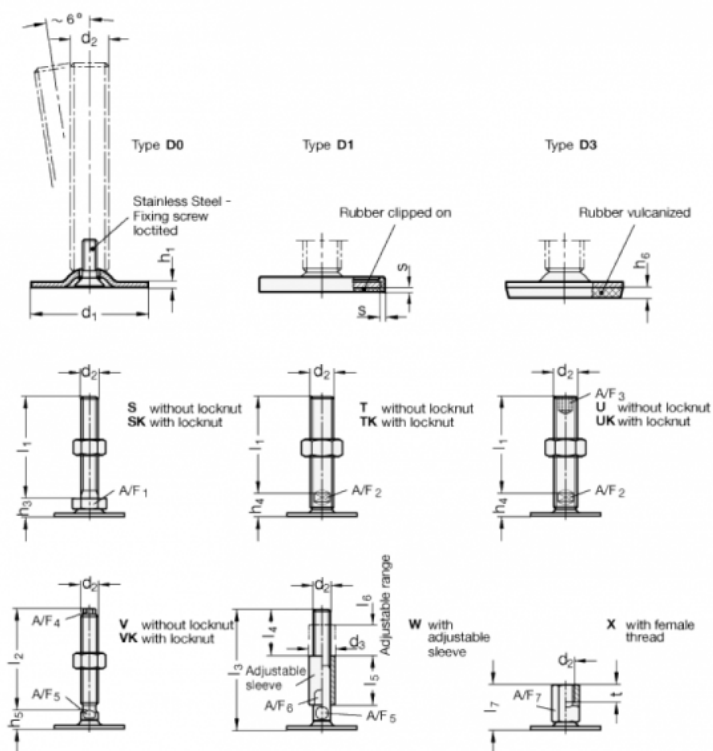

Data Sheet

Article number: 204180M20150D1UK

Description: E+G levelling foot
GN 41-80-M20-150-D1-UK

Note: UK With nut, Hexagon socket at the top, Wrench flat at the bottom

Measures

A/F2 = 15

s = 2

A/F3 = 10

d1 = 80

d2 = M20

h1 = 3

h4 = 18

h6 =

l1 = 150